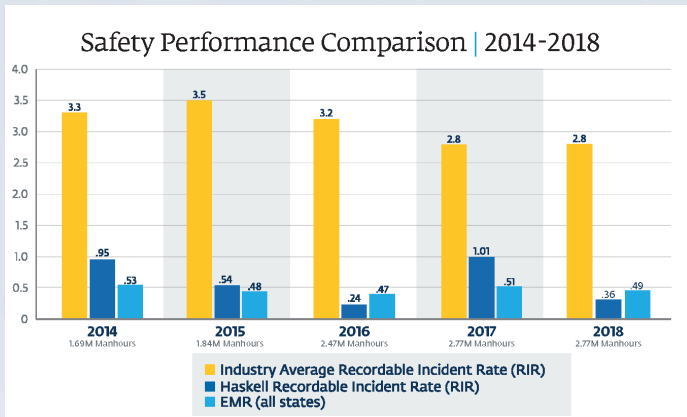

Haskell consistently ranks among the AEC industry top 5% for Safety Performance. In 2016, Haskell's 'Recordable Incident Rate (RIR)' was 0.24, garnering recognition by America Contractors Insurance Group (ACIG) as the No.1 ranked member in overall safety performance.