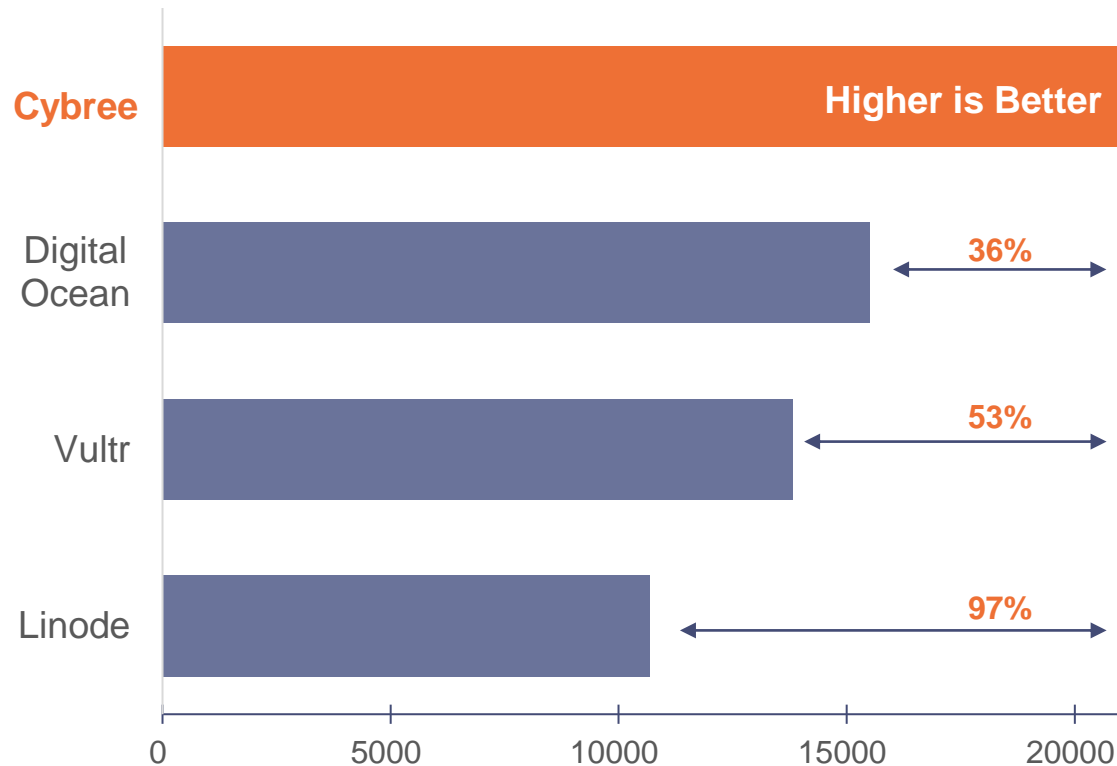

Database Performance

TPCC MYSQL Benchmark
(Throughput)

- **TPCC** is designed for benchmarking on-line transaction processing systems (OLTP system). It stress tests MySQL database to simulates the real life situation
- All tests are performed with **4C-8G-160G** instance configuration