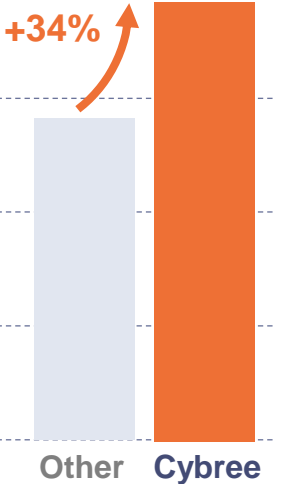

Redis (QPS)