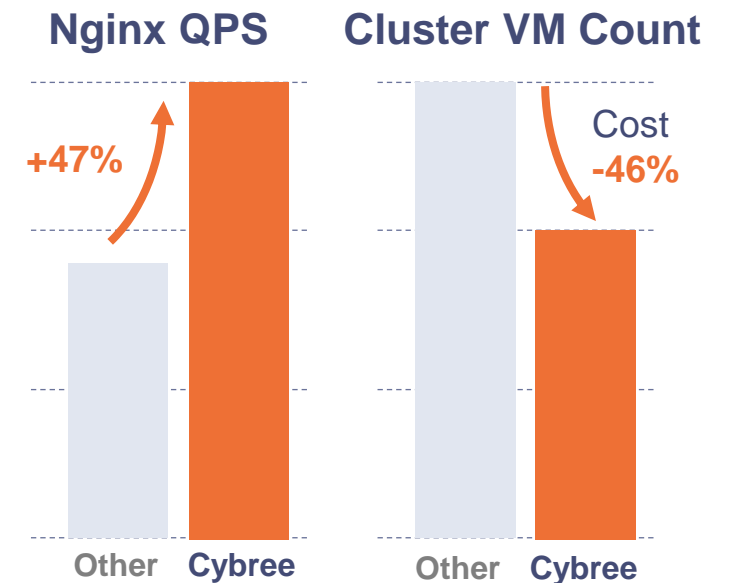

What Our **Customers** Have Done

Nginx Cluster

Scenario:

A **DSP (Demand-Side Platform)** company have high concurrency requirement for their network clusters

They chose to use Cybree to build an Nginx cluster to serve as an **API gateway** to provide services to their end customers

With Cybree VM high network performance, DSP can significant reduce their original Nginx cluster size and **Reduce Cost**