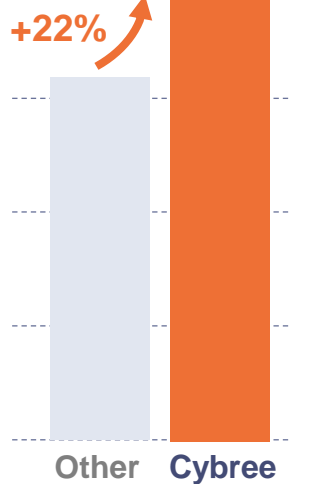

MySQL (QPS)