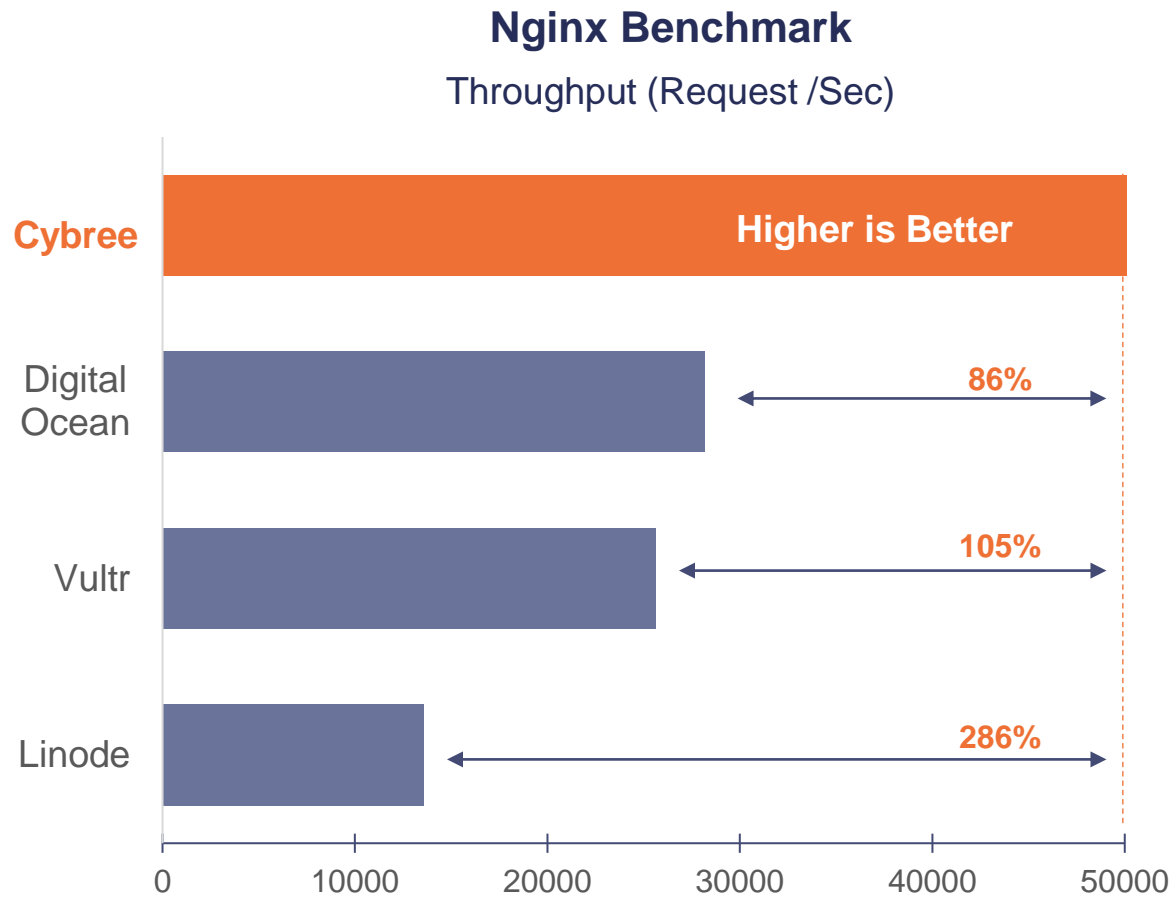

Web Server Performance

- **NGINX** is widely adopted high performance web server and load balancer. This test stress Nginx server with large requests to simulates the real life situation of a highly active website and calculate the throughput
- All tests are performed with **4C-8G-160G** instance configuration