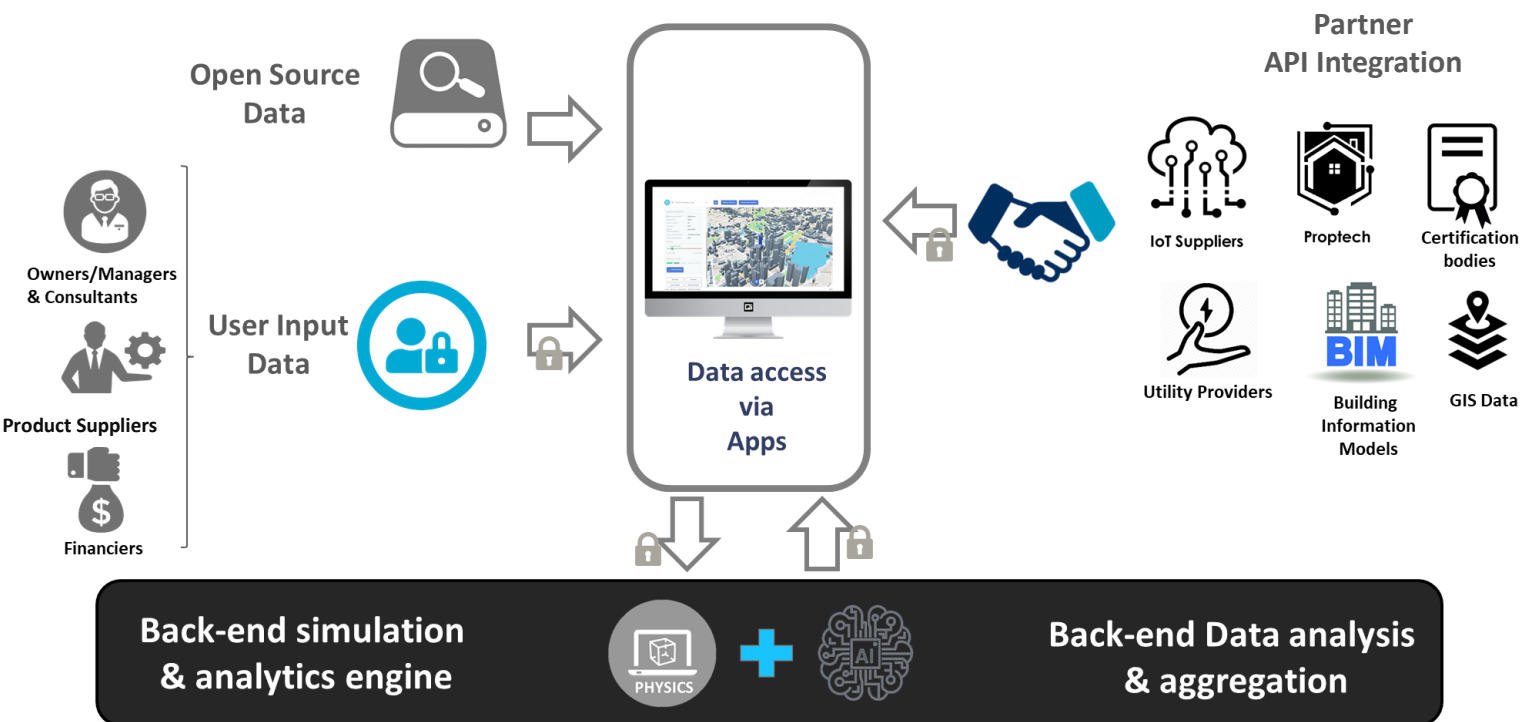

How does it work